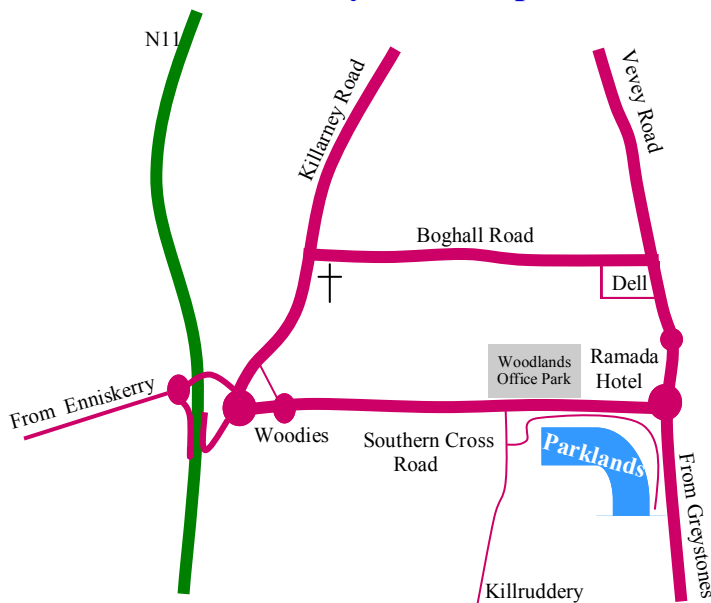

Bray Computer Centre

Parklands Office Park (opp. Ramada Hotel)
Southern Cross Route, Bray, Co. Wicklow

Tel: 01 202 2639

Email: info@braycomputercentre.ie

Office Hours:

Mon-Fri 9am - 5:30pm

Saturday 10am - 1pm